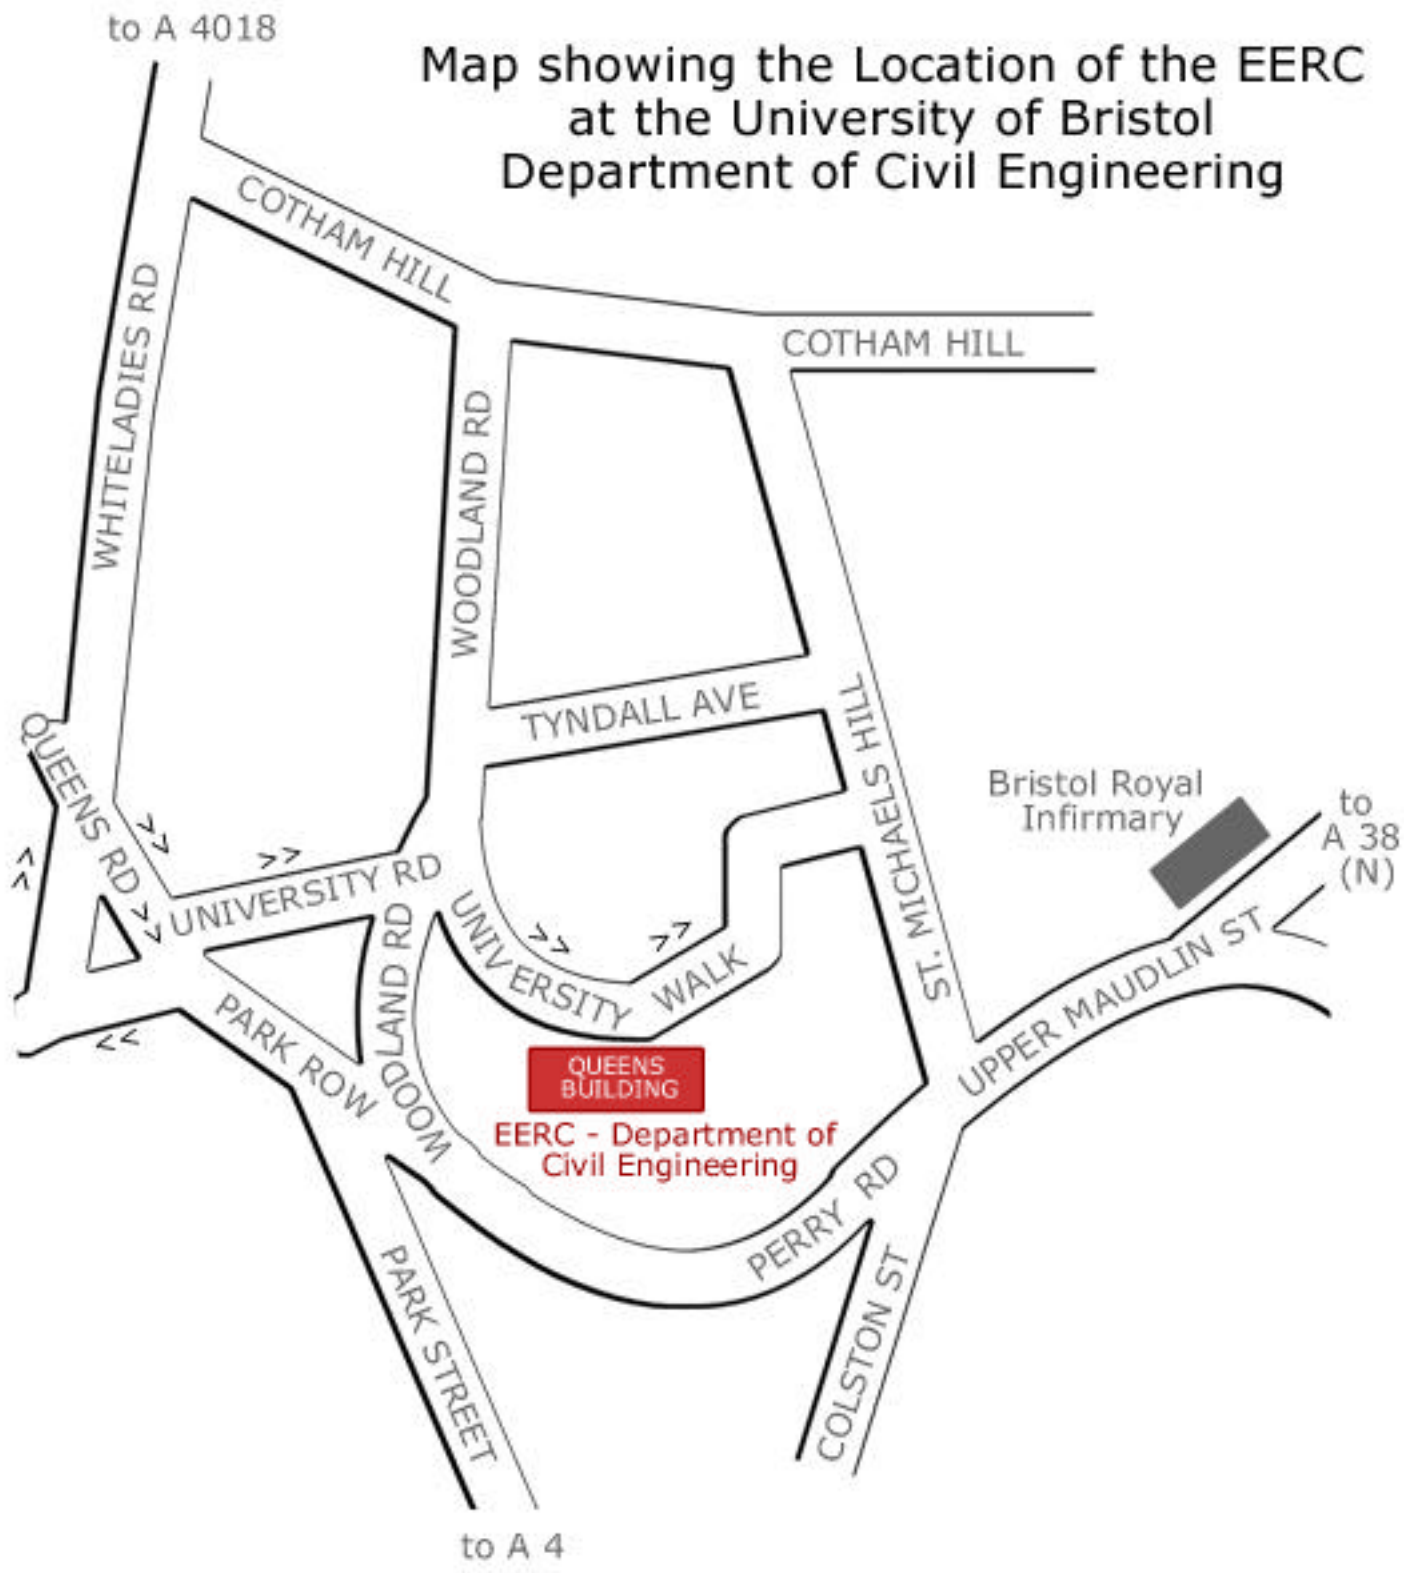

IDEERS - EERC Locator Maps

The EERC at the University of Bristol is located to the North West of the city.

Map showing the Location of the EERC at the University of Bristol Department of Civil Engineering

>> One Way System