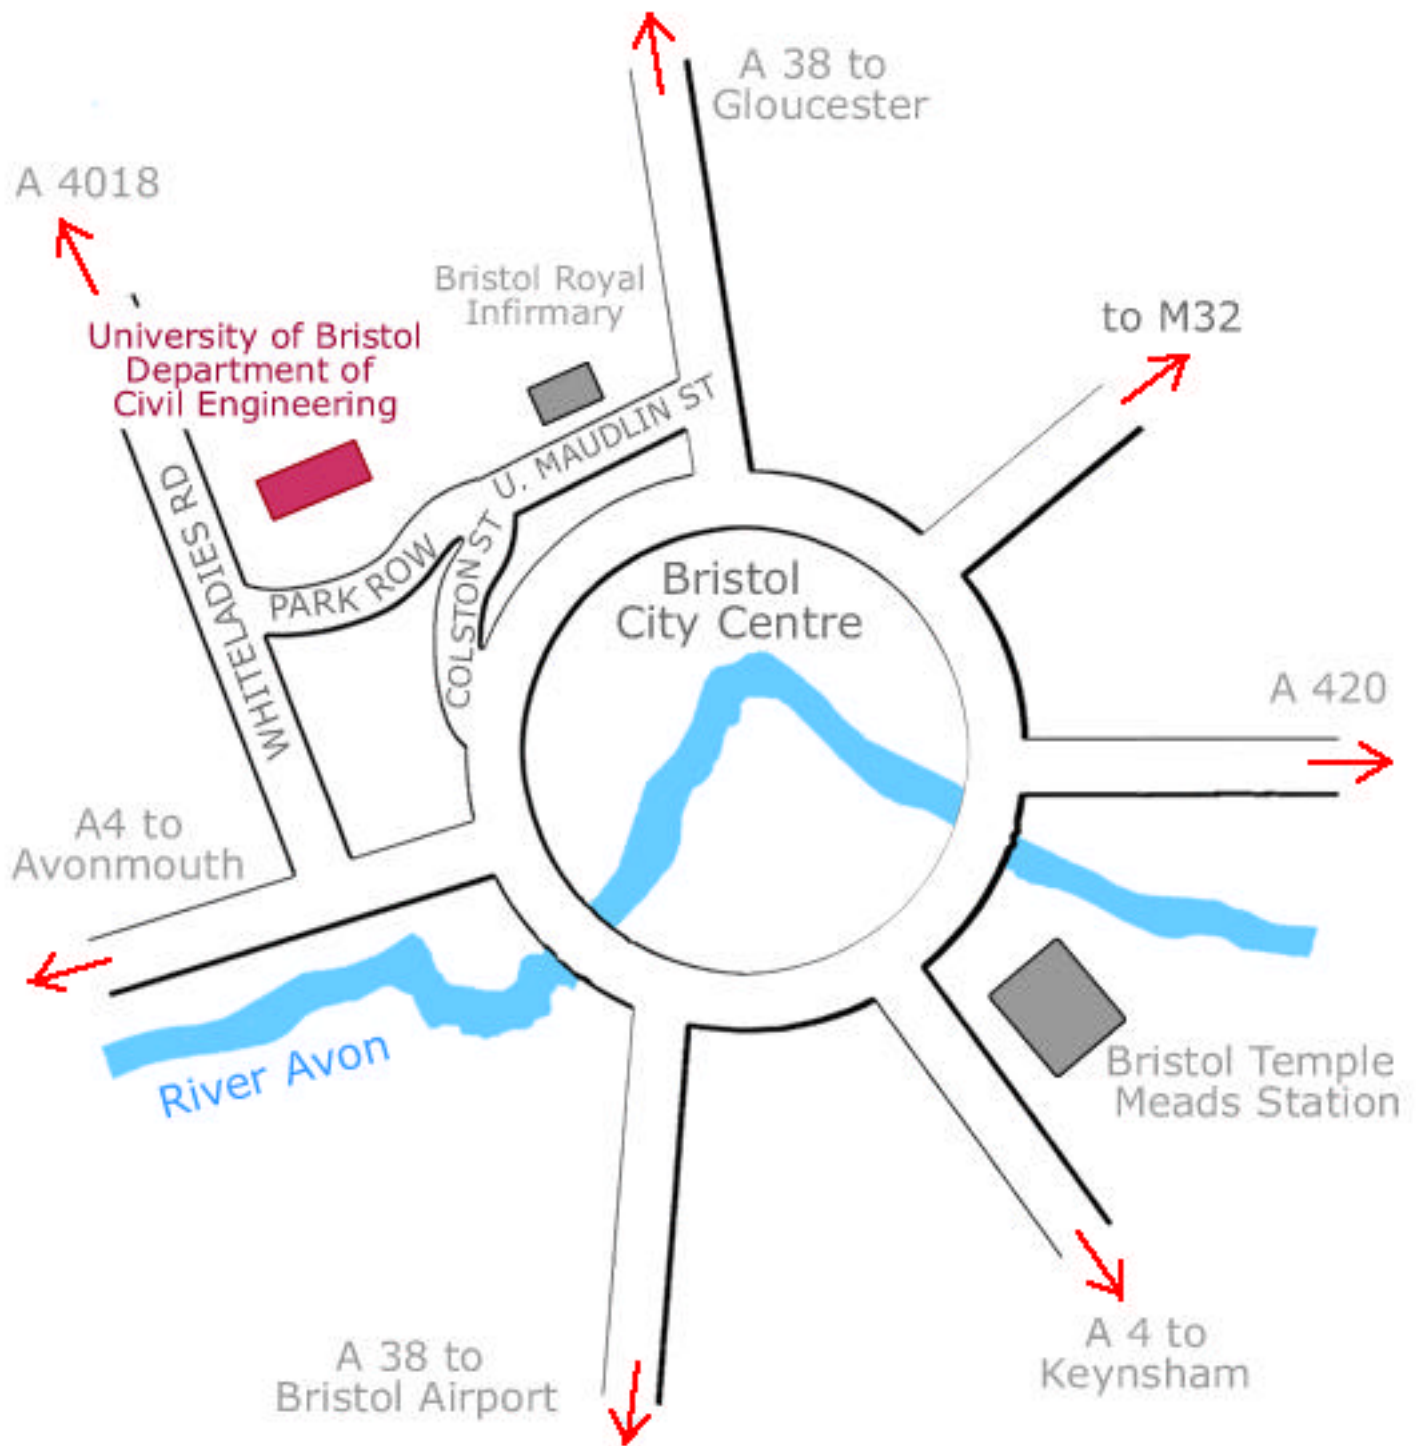

IDEERS - EERC Locator Maps

The EERC at the University of Bristol is located to the North West of the city.

Map showing the Location of the EERC at the University of Bristol Department of Civil Engineering

>> One Way System